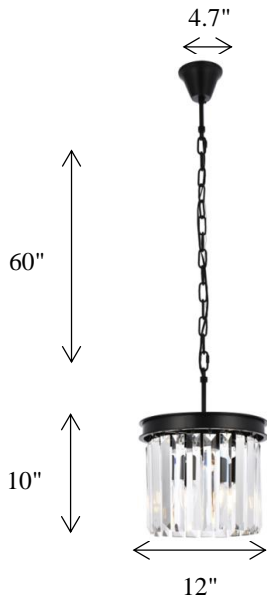

## Sydney collection

Sydney 3-Light Matte Black Finish Clear Crystal

Matte Black

Item No:1238D12MB

Polished Nickel

Item No:1238D12PN

### Dimensions

Canopy/Backplate (in)	D4.7"*H3"
Chain/Rod Length	60"
Length	N/A
Width	12"
Height	10"
Maximum Height	70"

### Specifications

Finish	2 Finishes
Material	Iron and Crystal
Crystal Color	Clear
Type	Pendant
Hanging Device	Chain
Voltage	110-125V
Dimmable	YES
Warranty	1 Year Limited
Shipment Type	Small Parcel